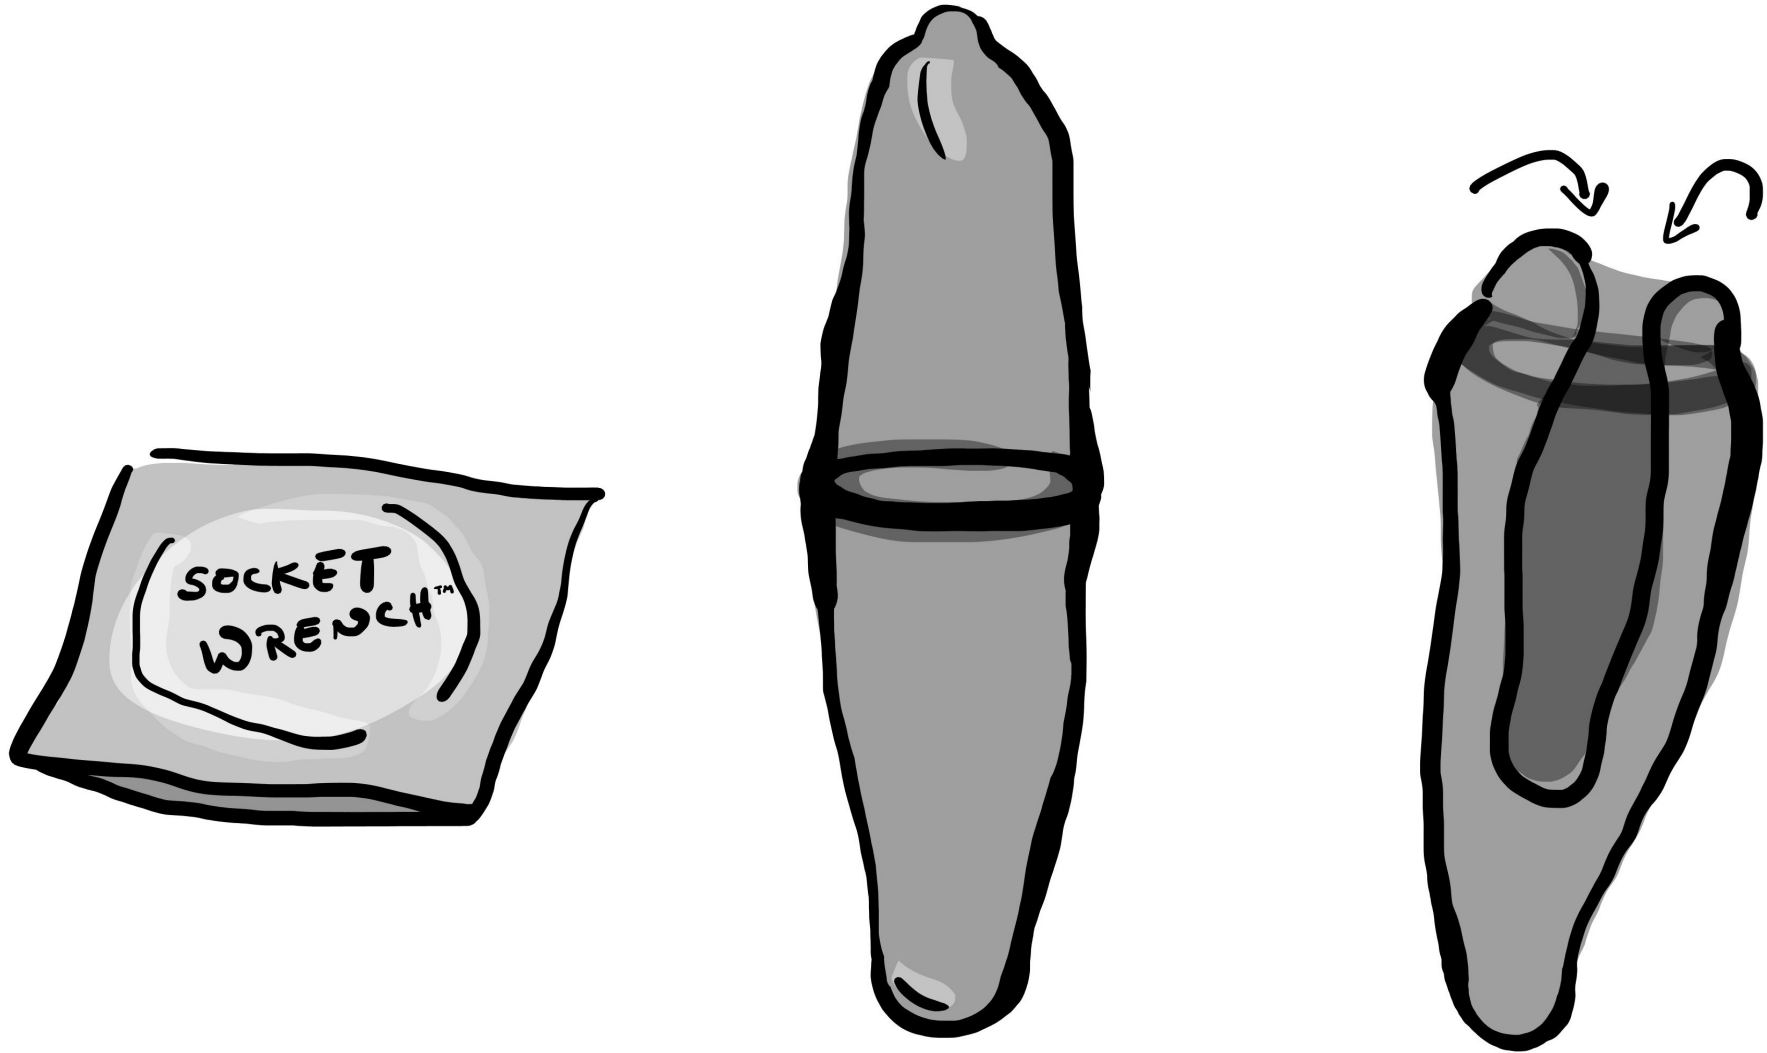

Socket Wrench™

Raison d'être:

- it feels better to be topped by an uncut penis
- the times that I've had unprotected sex without knowing my partner's background have almost always been with an uncircumcised guy
- while an uncut top may not be more incentivized to use the 'socket wrench', a condom that emulates the feel of an uncut cock will feel better to the bottom who is receiving and may be more attractive to circumcised tops as well

Technical Specs:

- prêt-à-porter; no assembly required
- lubricated inner cylinder glides in and out of larger, outer cylinder
- outer cylinder has coarser texture that holds it in place in the anus